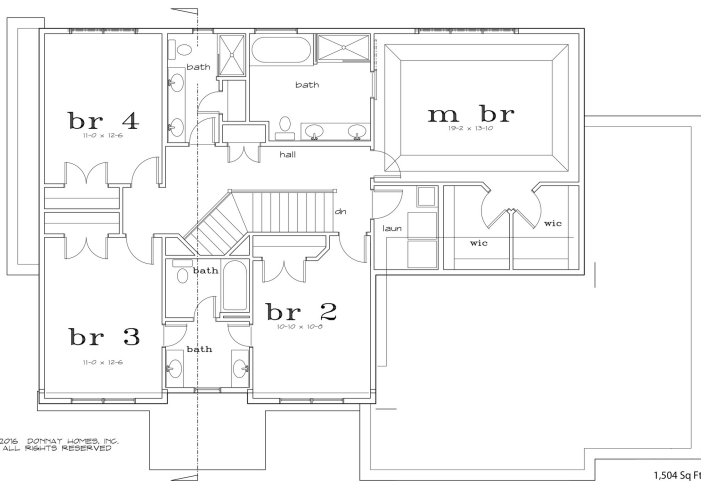

HOWELL MEADOWS

- Jennings -

www.HowellMeadows.com

The Elevate Team with RE/MAX Results

(952) 297-6636

Joe@ElevateTeam.com

Minnesota Builder's License #593848

Optional item may be shown. Artist concept only. All drawings are approximate and subject to change. Please contact your Donnay Home Sales Representative for details. © 2020, Donnay Homes, Inc.