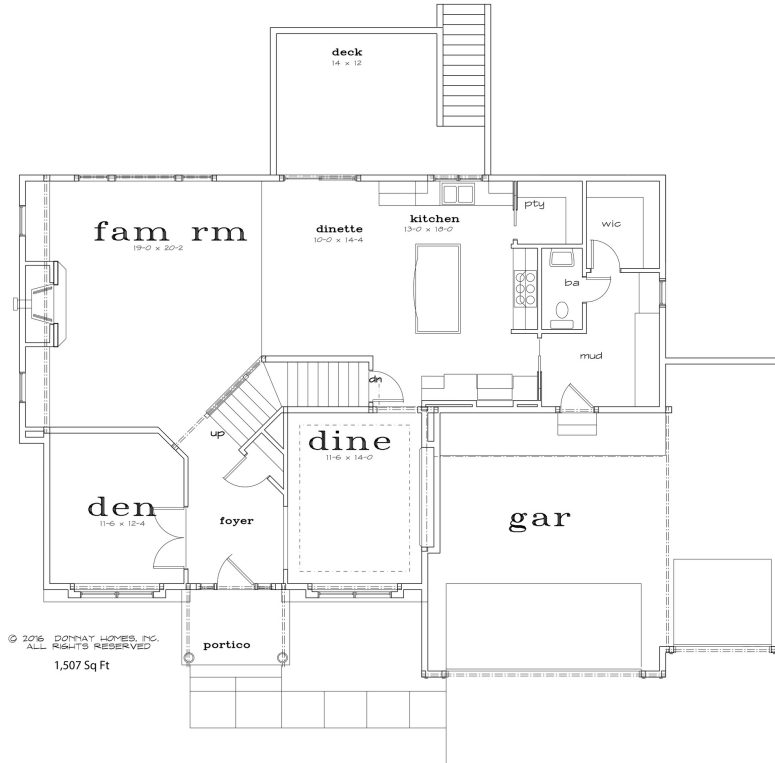

HOWELL MEADOWS

- Jennings -

www.HowellMeadows.com

The Elevate Team with RE/MAX Results

(952) 297-6636

Joe@ElevateTeam.com

Minnesota Builder's License #593848

Optional item may be shown. Artist concept only. All drawings are approximate and subject to change. Please contact your Donnay Home Sales Representative for details. © 2020, Donnay Homes, Inc.