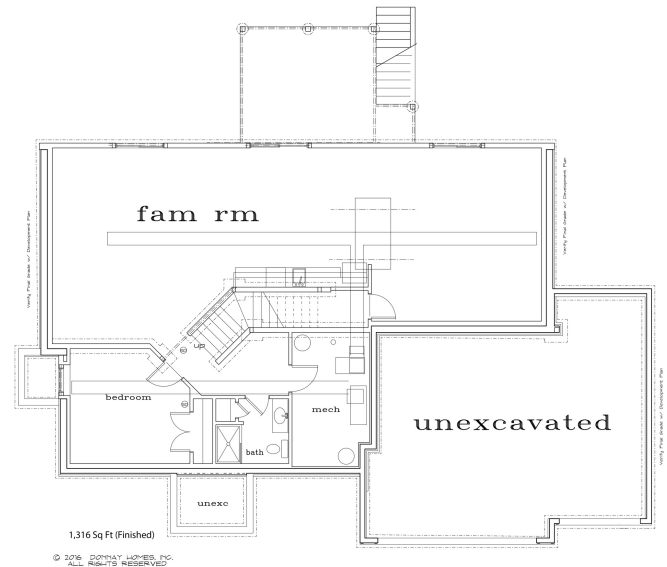

HOWELL MEADOWS

- Jennings -

www.HowellMeadows.com

The Elevate Team with RE/MAX Results

(952) 297-6636

Joe@ElevateTeam.com

Minnesota Builder's License #593848

Optional item may be shown. Artist concept only. All drawings are approximate and subject to change. Please contact your Donnay Home Sales Representative for details. © 2020, Donnay Homes, Inc.