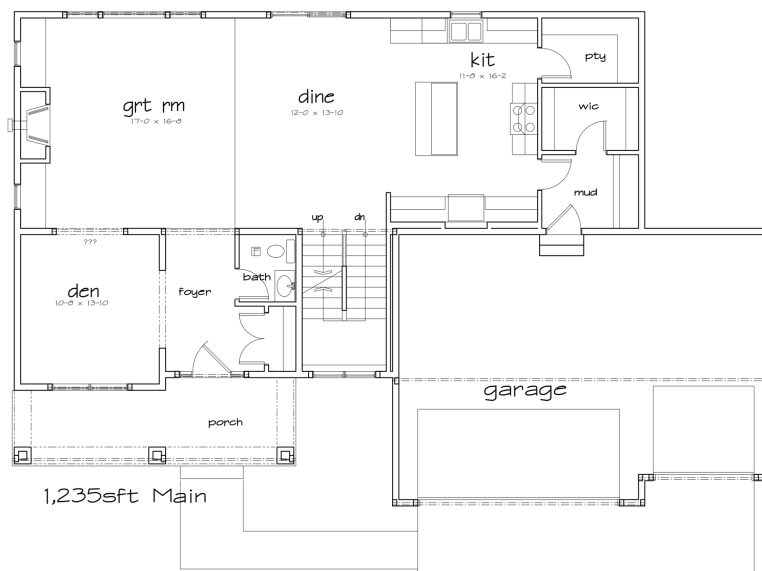

HOWELL MEADOWS - Stratford -

www.HowellMeadows.com

The Elevate Team with RE/MAX Results

(952) 297-6636

Joe@ElevateTeam.com

Minnesota Builder's License #593848

Optional item may be shown. Artist concept only. All drawings are approximate and subject to change.
Please contact your Donnay Home Sales Representative for details. © 2020, Donnay Homes, Inc.