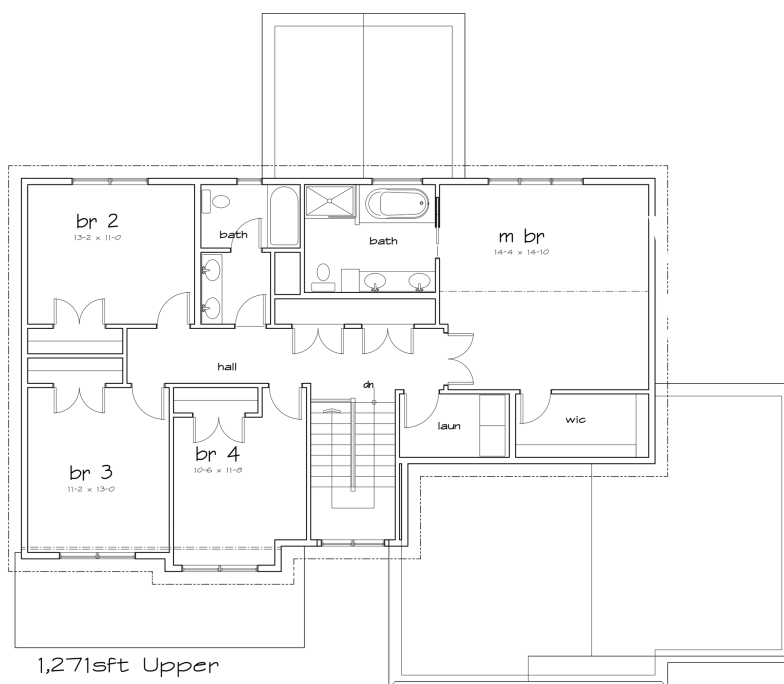

HOWELL MEADOWS - Stratford -

www.HowellMeadows.com

The Elevate Team with RE/MAX Results

(952) 297-6636

Joe@ElevateTeam.com

Minnesota Builder's License #593848

Optional item may be shown. Artist concept only. All drawings are approximate and subject to change.
Please contact your Donnay Home Sales Representative for details. © 2020, Donnay Homes, Inc.